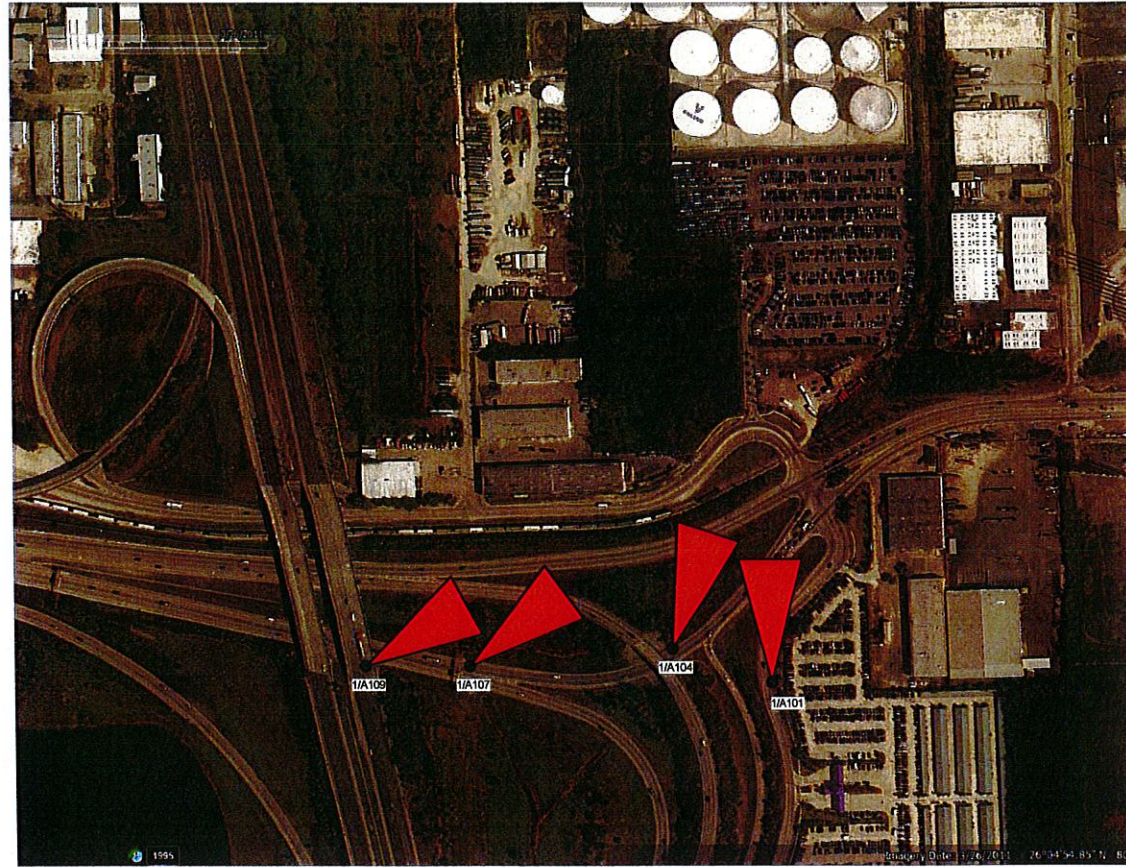

No Waiting, No Walking, No Worrying

RECEIVED
JUL 02 2015
Planning
Department

Park'N Go

1101 Eller Drive, Dania Beach, Florida 33316

Park'N Go Sign Variance

REVISIONS

DATE	COMM
07/01/2015	14090

Park N Go Sign
Variance

1101 Eller Drive Fort Lauderdale, FL 33316

COVER

PERMIT SET

G000

7/8/2015 1:20:34 PM

1 AERIAL VIEW FROM MARCH 2011
NOT TO SCALE

2 AERIAL VIEW FROM JANUARY 2014
NOT TO SCALE

MAP LEGEND

-  BALLOON TEST AND PROPOSED SIGN LOCATION
-  VIEW CONE
-  DETAIL NUMBER
-  SHEET NUMBER

REVISIONS

DATE	COMM
07/01/2015	14090

Park N Go Sign
Variance

1101 Eller Drive Fort Lauderdale, FL 33316

AERIAL MAPS

PERMIT SET