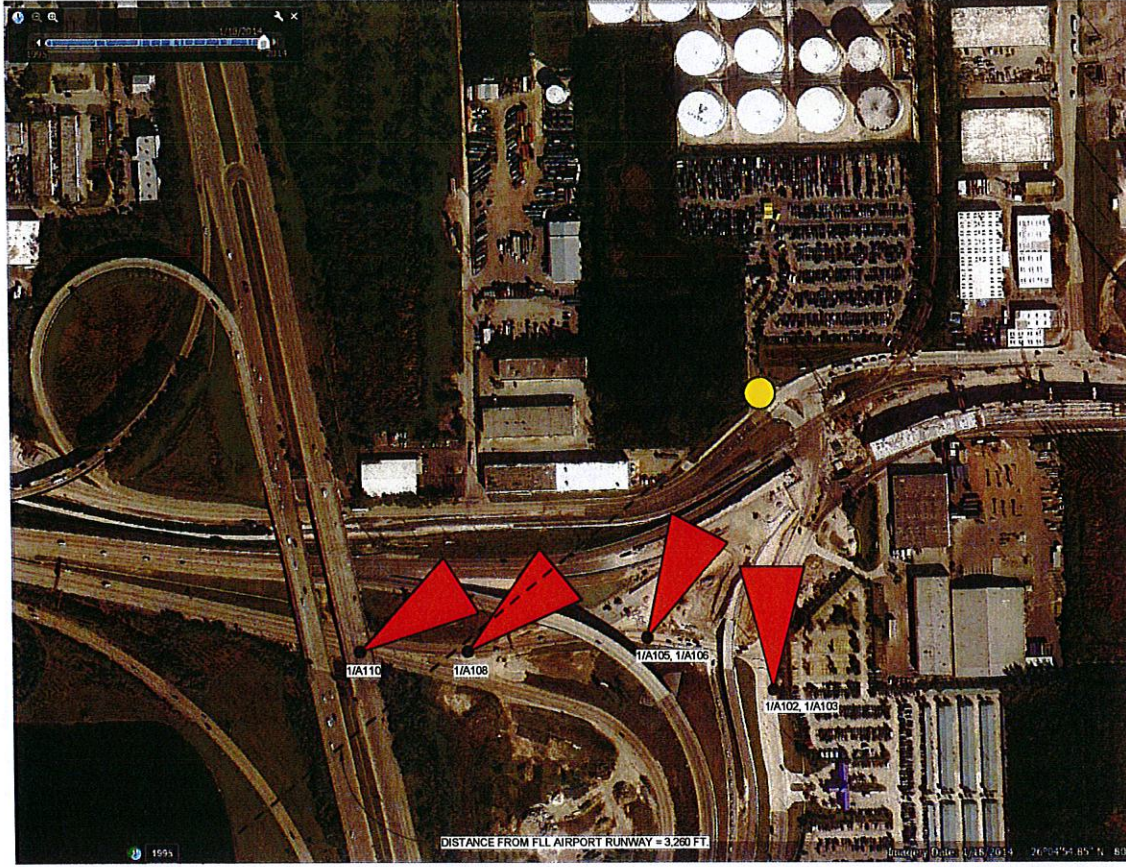

No Waiting, No Walking, No Worrying

RECEIVED
JUL 02 2015
Planning
Department

Park'N Go

1101 Eller Drive, Dania Beach, Florida 33316

Park'N Go Sign Variance

REVISIONS

DATE	COMM
07/01/2015	14090

Park N Go Sign
Variance

1101 Eller Drive Fort Lauderdale, FL 33316

COVER

PERMIT SET

G000

7/8/2015 1:20:34 PM

1 AERIAL VIEW FROM MARCH 2011
NOT TO SCALE

2 AERIAL VIEW FROM JANUARY 2014
NOT TO SCALE

MAP LEGEND

-  BALLOON TEST AND PROPOSED SIGN LOCATION
-  VIEW CONE
-  DETAIL NUMBER
-  SHEET NUMBER

REVISIONS

DATE	COMM
07/01/2015	14090

Park N Go Sign
Variance

1101 Eller Drive Fort Lauderdale, FL 33316

AERIAL MAPS

PERMIT SET